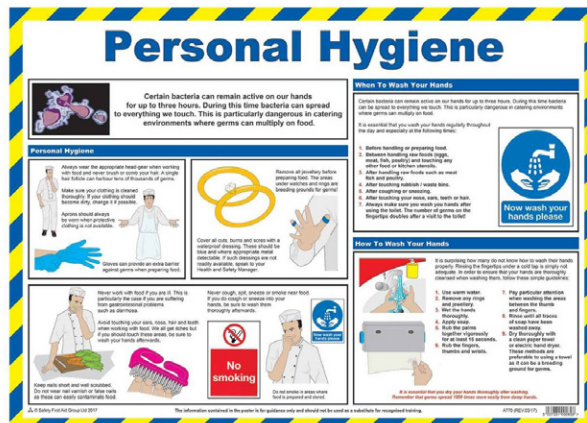

Posters & Wallcharts

450 x 594 • VINYL BANNER • 873175

590 x 420 • LAMINATED • 851916

ORDER NOW!

Call: 1300 362 327 • Fax: 1300 882 122 • Web: accidental.com.au

Accidental.
First Aid, Health & Safety Solutions.